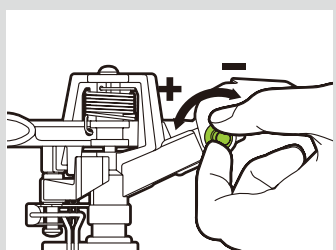

# BRASS IMPULSE SPRINKLER HEAD

Adjustable Deflector - Adjust deflector shield for spray distance control 14.7 ft.- 45 ft. (4.5-14m)

Durable brass and stainless steel construction

Adjustable Diffuser Screw - Turn screw to adjust spray from powerful jet to mist

Adjustable from Full to Partial Circle Flip lever up for full circle (0-360°)

Adjustable Collars to set your desired circle coverage (5-360°)

1/2 inch thread pattern - connects to any Eden sprinkler base with "H" shape or tripod base

Adjustable Collars

Adjust the collars to set your desired circle coverage (5-360°)

Adjustable from Full to Partial Circle

Flip lever up for full circle (0-360°)

Adjustable Deflector

Adjust deflector shield for spray distance control 14.7 ft.- 45 ft. (4.5-14m)

Adjustable Diffuser Screw

Turn screw to adjust spray from powerful jet to mist

2 Spray Patterns

JET

GENTLE SEMI MIST

**⚠ CAUTION ⚠**

- For outdoor use with cold water only
- Do not spray near electrical connections
- When not in use, rinse the tool with water to remove most of the dirt, dry your tool, and store indoors