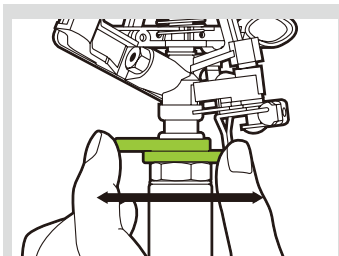

# BRASS IMPULSE SPRINKLER HEAD

Adjustable Deflector - Adjust deflector shield for spray distance control 14.7 ft.- 45 ft. (4.5-14m)

Durable brass and stainless steel construction

Adjustable Diffuser Screw - Turn screw to adjust spray from powerful jet to mist

Adjustable from Full to Partial Circle Flip lever up for full circle (0-360°)

Adjustable Collars to set your desired circle coverage (5-360°)

1/2 inch thread pattern - connects to any Eden sprinkler base with "H" shape or tripod base

Adjustable Collars

Adjust the collars to set your desired circle coverage (5-360°)

Adjustable from Full to Partial Circle

Flip lever up for full circle (0-360°)

Adjustable Deflector

Adjust deflector shield for spray distance control 14.7 ft.- 45 ft. (4.5-14m)