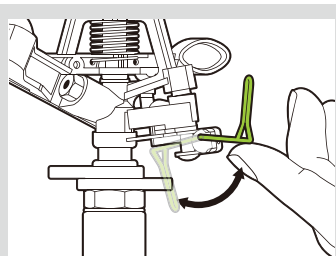

# BRASS IMPULSE SPRINKLER HEAD

Adjustable Deflector - Adjust deflector shield for spray distance control 14.7 ft.- 45 ft. (4.5-14m)

Durable brass and stainless steel construction

Adjustable Diffuser Screw - Turn screw to adjust spray from powerful jet to mist

Adjustable from Full to Partial Circle Flip lever up for full circle (0-360°)

Adjustable Collars to set your desired circle coverage (5-360°)

1/2 inch thread pattern - connects to any Eden sprinkler base with "H" shape or tripod base

Adjustable Collars

Adjust the collars to set your desired circle coverage (5-360°)

Adjustable from Full to Partial Circle

Flip lever up for full circle (0-360°)

Adjustable Deflector

Adjust deflector shield for spray distance control 14.7 ft.- 45 ft. (4.5-14m)

Adjustable Diffuser Screw

Turn screw to adjust spray from powerful jet to mist

2 Spray Patterns

JET

GENTLE SEMI MIST

**⚠ CAUTION ⚠**

- For outdoor use with cold water only
- Do not spray near electrical connections
- When not in use, rinse the tool with water to remove most of the dirt, dry your tool, and store indoors