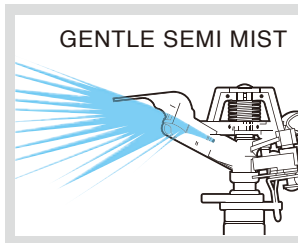

# BRASS IMPULSE SPRINKLER HEAD

Adjustable Deflector - Adjust deflector shield for spray distance control 14.7 ft.- 45 ft. (4.5-14m)

Durable brass and stainless steel construction

Adjustable Diffuser Screw - Turn screw to adjust spray from powerful jet to mist

Adjustable from Full to Partial Circle Flip lever up for full circle (0-360°)

Adjustable Collars to set your desired circle coverage (5-360°)

1/2 inch thread pattern - connects to any Eden sprinkler base with "H" shape or tripod base

Adjustable Collars

Adjust the collars to set your desired circle coverage (5-360°)

Adjustable from Full to Partial Circle

Flip lever up for full circle (0-360°)

Adjustable Deflector

Adjust deflector shield for spray distance control 14.7 ft.- 45 ft. (4.5-14m)

Adjustable Diffuser Screw

Turn screw to adjust spray from powerful jet to mist

2 Spray Patterns

JET

GENTLE SEMI MIST

**⚠ CAUTION ⚠**

- For outdoor use with cold water only
- Do not spray near electrical connections
- When not in use, rinse the tool with water to remove most of the dirt, dry your tool, and store indoors