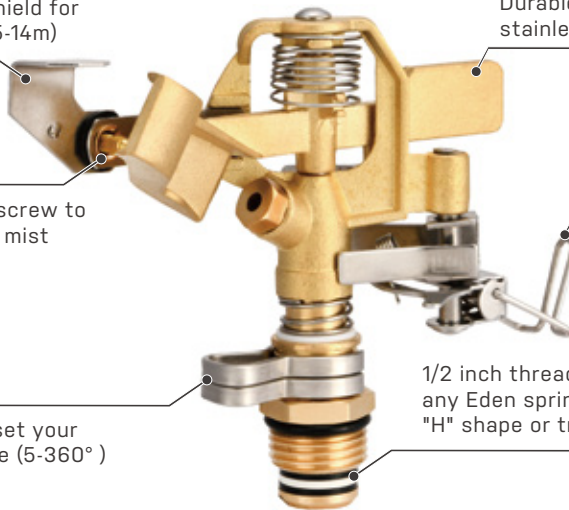

# BRASS IMPULSE SPRINKLER HEAD

Adjustable Deflector - Adjust deflector shield for spray distance control 14.7 ft.- 45 ft. (4.5-14m)

Durable brass and stainless steel construction

Adjustable Diffuser Screw - Turn screw to adjust spray from powerful jet to mist

Adjustable from Full to Partial Circle Flip lever up for full circle (0-360°)

Adjustable Collars to set your desired circle coverage (5-360°)

1/2 inch thread pattern - connects to any Eden sprinkler base with "H" shape or tripod base

Adjustable Collars

Adjust the collars to set your desired circle coverage (5-360°)

Adjustable from Full to Partial Circle

Flip lever up for full circle (0-360°)

Adjustable Deflector

Adjust deflector shield for spray distance control 14.7 ft.- 45 ft. (4.5-14m)

Adjustable Diffuser Screw

Turn screw to adjust spray from powerful jet to mist

2 Spray Patterns

JET

GENTLE SEMI MIST

**⚠ CAUTION ⚠**

- For outdoor use with cold water only
- Do not spray near electrical connections
- When not in use, rinse the tool with water to remove most of the dirt, dry your tool, and store indoors