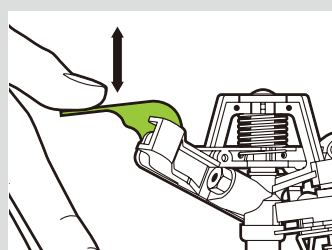

# BRASS IMPULSE SPRINKLER HEAD

Adjustable Deflector - Adjust deflector shield for spray distance control 14.7 ft.- 45 ft. (4.5-14m)

Durable brass and stainless steel construction

Adjustable Diffuser Screw - Turn screw to adjust spray from powerful jet to mist

Adjustable from Full to Partial Circle Flip lever up for full circle (0-360°)

Adjustable Collars to set your desired circle coverage (5-360°)

1/2 inch thread pattern - connects to any Eden sprinkler base with "H" shape or tripod base

Adjustable Collars

Adjust the collars to set your desired circle coverage (5-360°)

Adjustable from Full to Partial Circle

Flip lever up for full circle (0-360°)

Adjustable Deflector

Adjust deflector shield for spray distance control 14.7 ft.- 45 ft. (4.5-14m)

Adjustable Diffuser Screw

Turn screw to adjust spray from powerful jet to mist

2 Spray Patterns

JET

GENTLE SEMI MIST

**⚠ CAUTION ⚠**

- For outdoor use with cold water only
- Do not spray near electrical connections
- When not in use, rinse the tool with water to remove most of the dirt, dry your tool, and store indoors