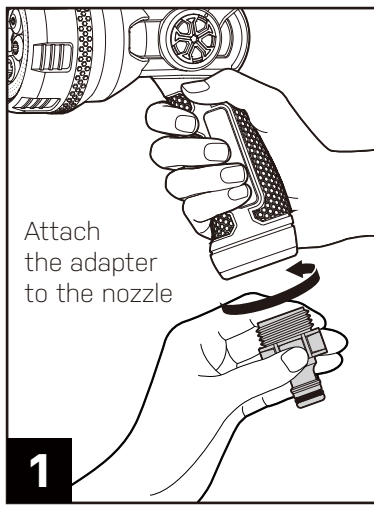

Secure twist-and-lock mechanism prevents accidental disconnection

⚠ CAUTION ⚠

- -For outdoor use with cold water only
- -Do not spray near electrical connections
- -When not in use, rinse the tool with water to remove most of the dirt, dry your tool, and store indoors

This product contains chemicals known to the state of California to cause cancer, birth defects, and other reproductive harm. For more information go to www.P65Warnings.ca.gov

A simple quick adapter (2 pcs) and hose connector (1 pc) with a water stop feature included will simplify your watering experience. Simply connect the connector at the end of your hose, and then attach your accessories to the adapter. You can interchange various accessories in a just a snap without any need to turn off your water tap as the adapter will stop the water flow once you remove the accessories. No more kinking or hose twisting as the adapter allow you to swivel your hose 360° degrees.

Secure twist-and-lock mechanism prevents accidental disconnection