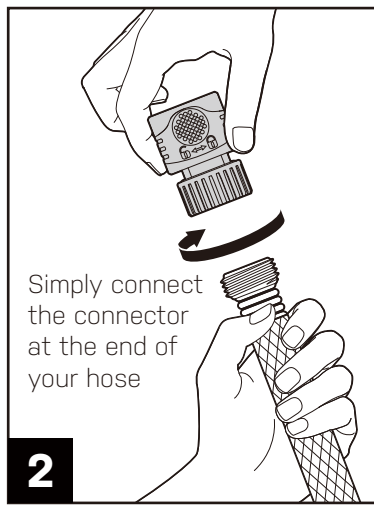

Secure twist-and-lock mechanism prevents accidental disconnection

⚠ CAUTION ⚠

- -For outdoor use with cold water only
- -Do not spray near electrical connections
- -When not in use, rinse the tool with water to remove most of the dirt, dry your tool, and store indoors

This product contains chemicals known to the state of California to cause cancer, birth defects, and other reproductive harm. For more information go to www.P65Warnings.ca.gov

A simple quick adapter (2 pcs) and hose connector (1 pc) with a water stop feature included will simplify your watering experience. Simply connect the connector at the end of your hose, and then attach your accessories to the adapter. You can interchange various accessories in a just a snap without any need to turn off your water tap as the adapter will stop the water flow once you remove the accessories. No more kinking or hose twisting as the adapter allow you to swivel your hose 360° degrees.

Secure twist-and-lock mechanism prevents accidental disconnection