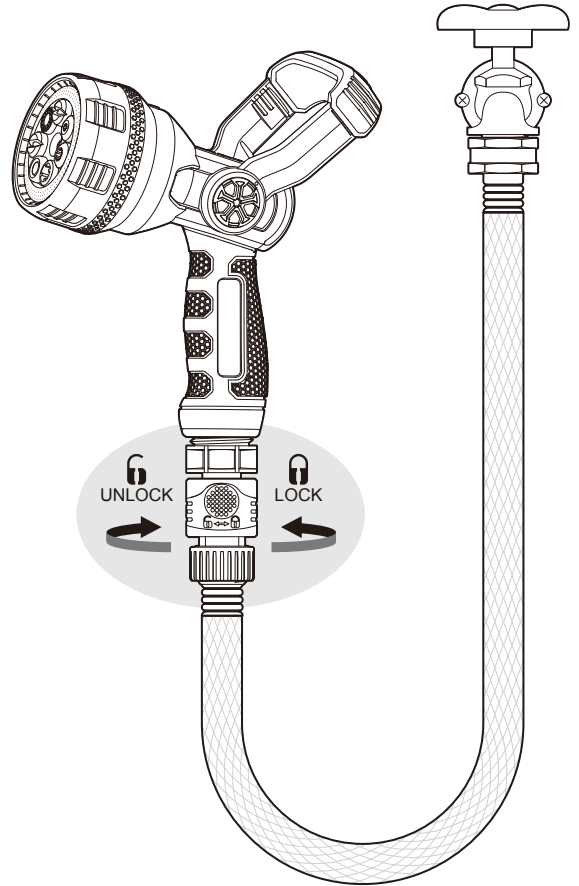

Wash your car, water the flowers or simply rinse your outdoor walls, it quickly and easily adjusts from a gentle spray to a high-pressure stream to ensure maximum water pressure where you want it. The new ergonomic honeycomb handgrip design provides an extra gripping in all conditions thus avoiding manual dexterity and fatigue challenges.

Durable, rubberized, ergonomic design easy to grip handle and nozzle resists damage, rust, leakage, and stands up to abuse for years of reliable operation and a lifetime of dependable performance. Zinc Alloy inner core shaft is durable and longer lasting.

All of our adjustable water spray guns provides the perfect range of pressure for watering.

Secure twist-and-lock mechanism prevents accidental disconnection

⚠ CAUTION ⚠

- For outdoor use with cold water only
- Do not spray near electrical connections
- When not in use, rinse the tool with water to remove most of the dirt, dry your tool, and store indoors

This product contains chemicals known to the state of California to cause cancer, birth defects, and other reproductive harm. For more information go to www.P65Warnings.ca.gov

A simple quick adapter (2 pcs) and hose connector (1 pc) with a water stop feature included will simplify your watering experience. Simply connect the connector at the end of your hose, and then attach your accessories to the adapter. You can interchange various accessories in a just a snap without any need to turn off your water tap as the adapter will stop the water flow once you remove the accessories. No more kinking or hose twisting as the adapter allow you to swivel your hose 360° degrees.