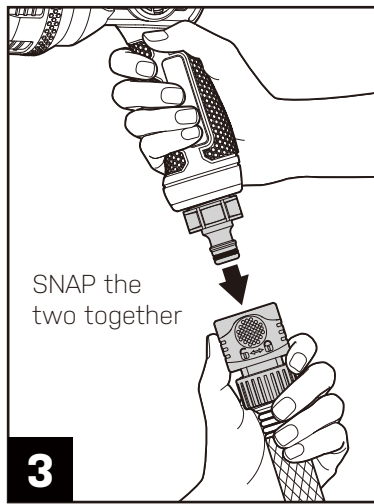

Secure twist-and-lock mechanism prevents accidental disconnection

⚠ CAUTION ⚠

- -For outdoor use with cold water only
- -Do not spray near electrical connections
- -When not in use, rinse the tool with water to remove most of the dirt, dry your tool, and store indoors

This product contains chemicals known to the state of California to cause cancer, birth defects, and other reproductive harm. For more information go to www.P65Warnings.ca.gov

A simple quick adapter (2 pcs) and hose connector (1 pc) with a water stop feature included will simplify your watering experience. Simply connect the connector at the end of your hose, and then attach your accessories to the adapter. You can interchange various accessories in a just a snap without any need to turn off your water tap as the adapter will stop the water flow once you remove the accessories. No more kinking or hose twisting as the adapter allow you to swivel your hose 360° degrees.

Secure twist-and-lock mechanism prevents accidental disconnection