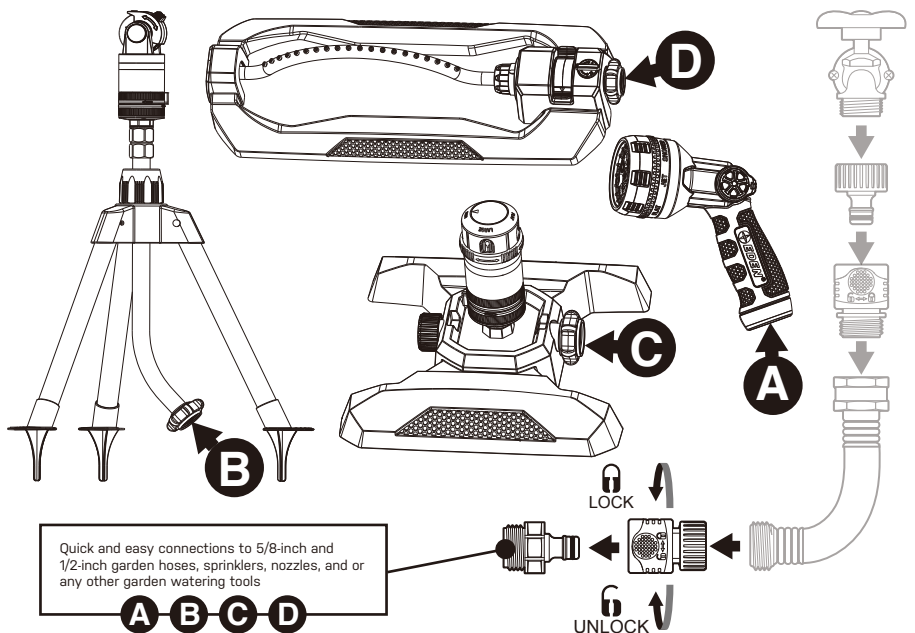

All of our adjustable water spray guns provides the perfect range of pressure for watering.

Secure twist-and-lock mechanism prevents accidental disconnection

⚠ CAUTION ⚠

- For outdoor use with cold water only
- Do not spray near electrical connections
- When not in use, rinse the tool with water to remove most of the dirt, dry your tool, and store indoors

This product contains chemicals known to the state of California to cause cancer, birth defects, and other reproductive harm. For more information go to www.P65Warnings.ca.gov

A simple quick adapter (2 pcs) and hose connector (1 pc) with a water stop feature included will simplify your watering experience. Simply connect the connector at the end of your hose, and then attach your accessories to the adapter. You can interchange various accessories in a just a snap without any need to turn off your water tap as the adapter will stop the water flow once you remove the accessories. No more kinking or hose twisting as the adapter allow you to swivel your hose 360° degrees.

Secure twist-and-lock mechanism prevents accidental disconnection