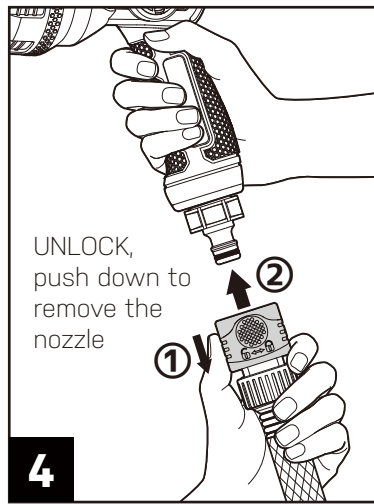

Secure twist-and-lock mechanism prevents accidental disconnection

⚠ CAUTION ⚠

- -For outdoor use with cold water only
- -Do not spray near electrical connections
- -When not in use, rinse the tool with water to remove most of the dirt, dry your tool, and store indoors

This product contains chemicals known to the state of California to cause cancer, birth defects, and other reproductive harm. For more information go to www.P65Warnings.ca.gov

A simple quick adapter (2 pcs) and hose connector (1 pc) with a water stop feature included will simplify your watering experience. Simply connect the connector at the end of your hose, and then attach your accessories to the adapter. You can interchange various accessories in a just a snap without any need to turn off your water tap as the adapter will stop the water flow once you remove the accessories. No more kinking or hose twisting as the adapter allow you to swivel your hose 360° degrees.

Secure twist-and-lock mechanism prevents accidental disconnection