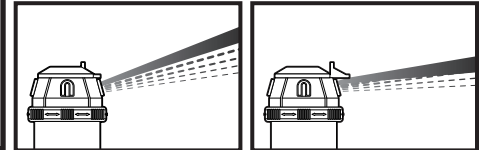

Spray Angle - adjust the tabs to change the spray angle from 5° to 360°

Added filter to prevent water sediment

Spray Pattern Adjustments

Depending on your watering needs, you can manually select from the various pattern settings:

- Flat - The flat pattern will provide a flat wave of water.
- Fan - The fan pattern disperses water in a wide fan shape.
- Large - This provides a larger watering spray area.
- Full - This pattern provides strong distance watering.
- Jet - Concentrated far distance watering.
- Mini - Provides gentle spray for delicate plants.

Spray Angle Adjustment

Adjust the tabs to change the spray angle to fit your needs (from 5° up to 360°).

Range Tab

Move the tab in or out to control the spray distance and water where it's needed.

⚠ CAUTION ⚠