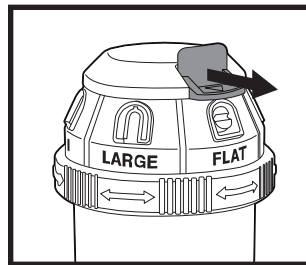

Range Tab

Move the tab in or out to control the spray distance and water where it's needed.

⚠ CAUTION ⚠

- -For outdoor use with cold water only
- -Do not spray near electrical connections
- -When not in use, rinse the tool with water to remove most of the dirt, dry your tool, and store indoors

⚠ WARNING: This product can expose you to chemicals including styrene, which is known to the State of California to cause cancer. For more information go to www.P65Warnings.ca.gov.