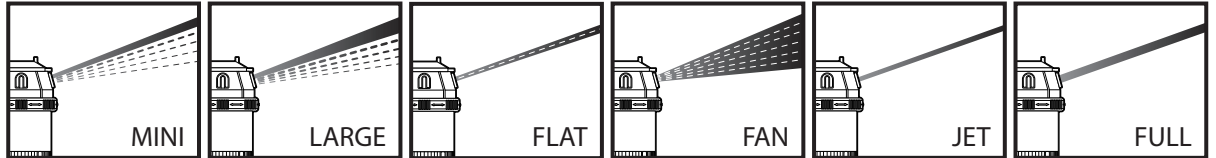

6-PATTERN ROTARY GEAR DRIVE SPRINKLER HEAD

6 spray patterns to meet all your watering needs - flat, fan, large, jet, full and mini

Range tab - adjust range and prevent water waste

Connects to any Eden sprinkler base with "H" shape or tripod base

Spray Angle - adjust the tabs to change the spray angle from 5° to 360°

Added filter to prevent water sediment

Spray Pattern Adjustments

Depending on your watering needs, you can manually select from the various pattern settings:

- Flat - The flat pattern will provide a flat wave of water.
- Fan - The fan pattern disperses water in a wide fan shape.
- Large - This provides a larger watering spray area.
- Full - This pattern provides strong distance watering.
- Jet - Concentrated far distance watering.
- Mini - Provides gentle spray for delicate plants.

Spray Angle Adjustment

Adjust the tabs to change the spray angle to fit your needs (from 5° up to 360°).

Range Tab

Move the tab in or out to control the spray distance and water where it's needed.

⚠ CAUTION ⚠