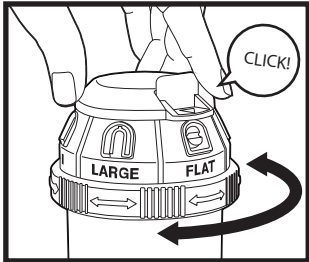

6-PATTERN ROTARY GEAR DRIVE SPRINKLER HEAD

6 spray patterns to meet all your watering needs - flat, fan, large, jet, full and mini

Range tab - adjust range and prevent water waste

Connects to any Eden sprinkler base with "H" shape or tripod base

Spray Angle - adjust the tabs to change the spray angle from 5° to 360°

Added filter to prevent water sediment

Spray Pattern Adjustments

Depending on your watering needs, you can manually select from the various pattern settings: