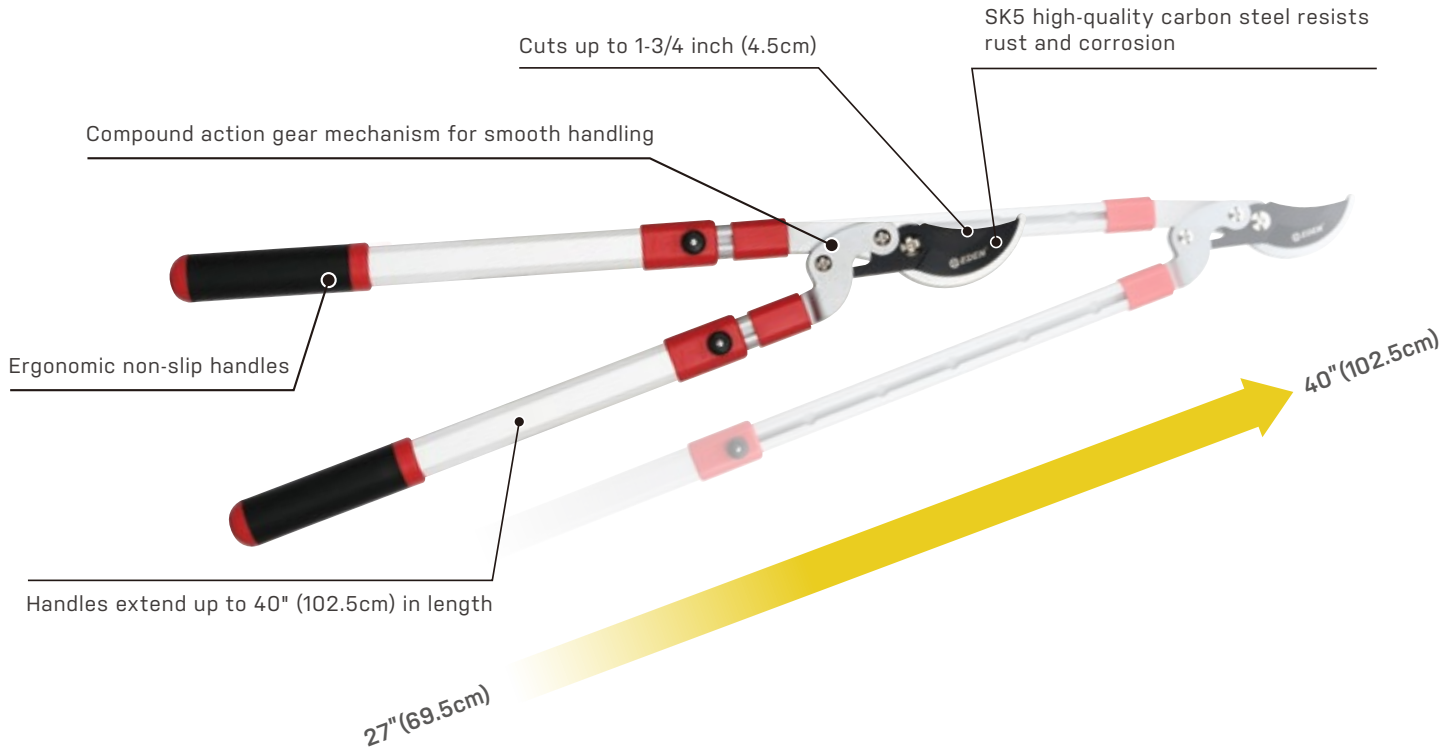

TELESCOPING BYPASS LOPPER

The Eden bypass lopper is ideal for cutting thick branches and stems. Our 27-inch telescoping bypass lopper provides precise, even cuts. Enjoy years of use with our high-quality, durable Sk5 hardened carbon steel blades that resist rust and corrosion. The compound lever technology multiplies your strength, giving you 2x more cutting power than single-pivot loppers.

The four-stage telescoping handles extends up to 40 in. (102.5 cm), providing an extended reach for tall branches. The ergonomic, non-slip grips are made to ease hand strain while trimming. The Teflon coating prevents the blades from gumming up with sap and debris. The compound lopper provides a pulling cut that accurately cuts without leaving pressure marks on the wood.

Features & Benefits:

- Maximum cutting capacity: 1-3/4 in. (4.5cm) diameter
- Prune hard-to-reach branches or shrubs with our telescoping handle (up to 40 in. | 102.5 cm.)
- Quickly cut thicker branches with our compound lever design
- Ease hand strain with our ergonomic, non-slip handles
- Clean-up is a cinch with our Teflon-coated blades
- Durable carbon steel blades for years of continued use
- Backed by a 2-year limited warranty