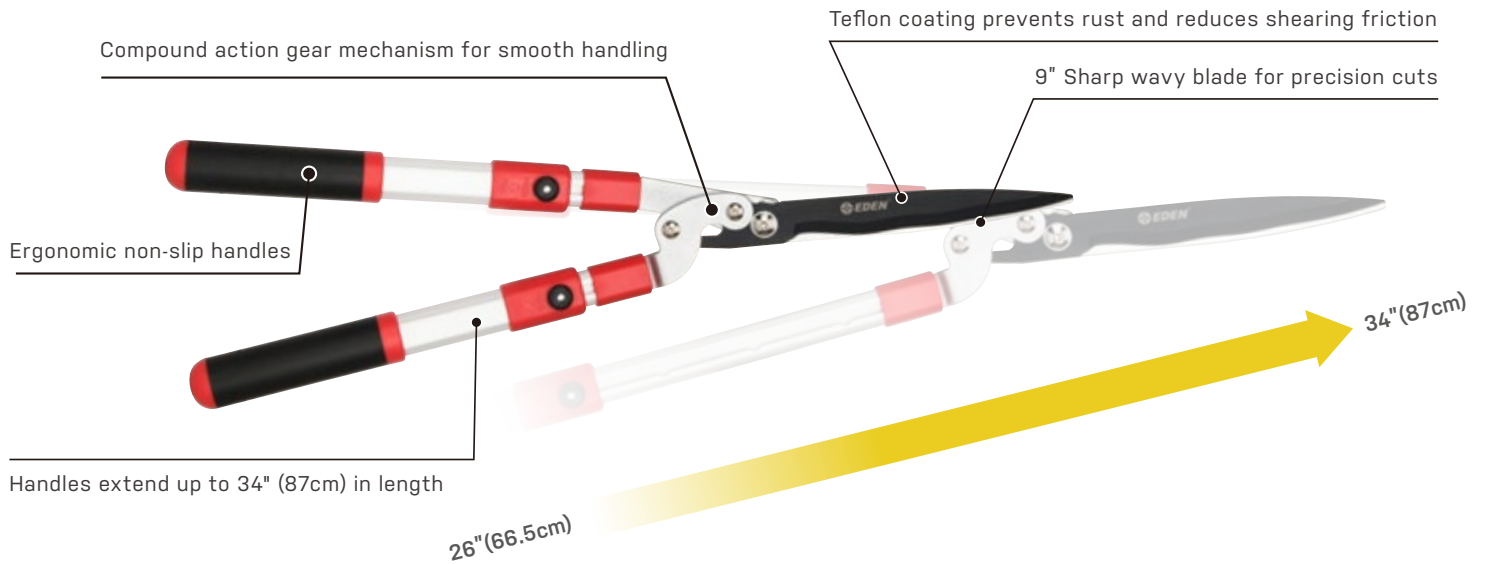

EXTENDABLE HEDGE SHEARS with WAVY BLADE

Eden's extendable hedge shears with wavy blade are ideal for cutting, trimming, and shaping hedges, shrubs, and bushes. Effortlessly cut your plants and shrubs to the tips with our Teflon-coated 9" blades. The soft ergonomic rubberized grips give you comfort and control while trimming. The S50C carbon steel blades are ultra strong, stay sharper than your ordinary blade, and last for years!

The compound lever technology multiplies your strength, giving you 2x more cutting power than single-pivot hedge shears. With telescoping handles, you can easily adjust the length to reach hedges and shrubs without using a ladder. Handles extend up to 34 inches (87 cm).

Features & Benefits:

- Prune hard-to-reach hedges and shrubs with the telescoping handle (up to 34 in. | 87 cm.)
- Quickly cut thicker branches with our compound lever design
- Make precise, crisp cuts with our 9" wavy blade self-sharpening design
- Ease hand strain with our ergonomic, non-slip handles
- Clean-up and maintenance are a cinch with our Teflon-coated blades
- Durable carbon steel blades for years of continued use
- Backed by a 2-year limited warranty