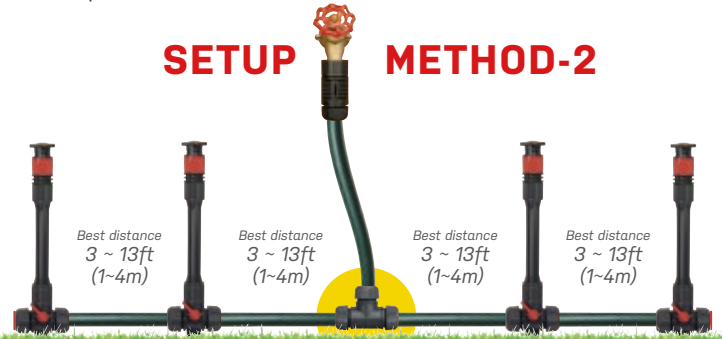

Connect the Sprinklers:

Cut the 1/2" hose to match the distance between sprinklers

Attach the hoses to the sprinkler by unscrewing the side hose connector

Insert the hose into the side hose connection then tighten the connector

Apply STOP End Cap at the end of circuit

Adjust the Spray:

Adjustable Spray Direction
360°

Adjustable Spray Width
5-360°

Flow Control to adjust the spray distance
waters up to **32ft.(9.75m)**

T-Connector Set Up:

If your faucet is in the middle of your watering area, use the T-Connector to split the water flow into two directions.

SETUP METHOD-1

SETUP METHOD-2

Add Height:

Add the 5" extensions where needed to water over taller plants. Stack multiple extensions together to further increase the watering height (up to 2 max).