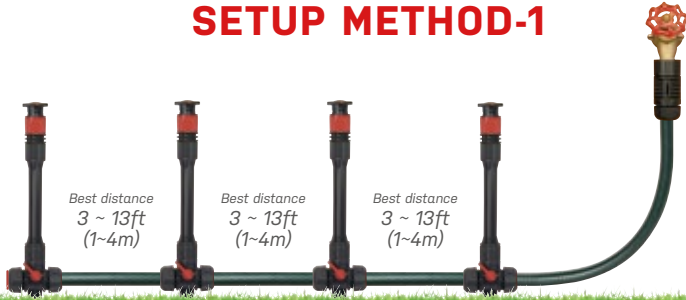

Connect the Sprinklers:

Cut the 1/2" hose to match the distance between sprinklers

Attach the hoses to the sprinkler by unscrewing the side hose connector

Insert the hose into the side hose connection then tighten the connector

Apply STOP End Cap at the end of circuit

Adjust the Spray:

Adjustable Spray Direction
360°

Adjustable Spray Width
5-360°

Flow Control to adjust the spray distance
waters up to **32ft.(9.75m)**

T-Connector Set Up:

If your faucet is in the middle of your watering area, use the T-Connector to split the water flow into two directions.

SETUP METHOD-1

SETUP METHOD-2

Add Height:

Add the 5" extensions where needed to water over taller plants. Stack multiple extensions together to further increase the watering height (up to 2 max).