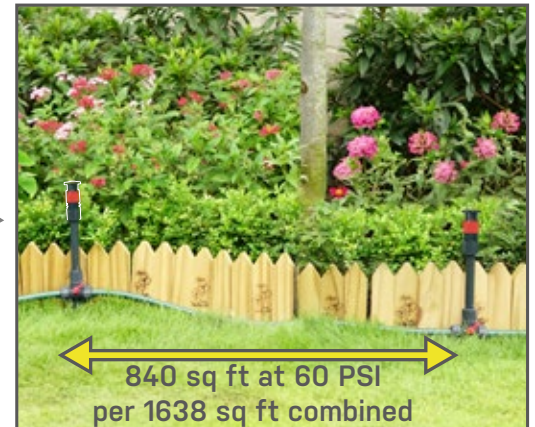

Fits most standard 1/2" garden hoses (raw hose without end fittings)

Connect the hose to your faucet or water timer

Place the sprinklers in the area you want to water

Space sprinklers 3 - 13 ft. (1 - 4m) apart for best coverage. Each sprinkler waters up to 32 ft. diameter (9.75m).

Apply STOP End Cap at the end of circuit

Adjust the Spray:

Adjustable Spray Direction
360°

Adjustable Spray Width
5-360°

Flow Control to adjust the spray distance
waters up to **32ft.(9.75m)**

T-Connector Set Up: