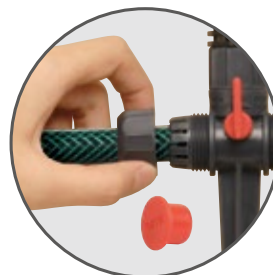

Fits most standard 1/2" garden hoses (raw hose without end fittings)

Connect the hose to your faucet or water timer

Place the sprinklers in the area you want to water

Space sprinklers 3 - 13 ft. (1 - 4m) apart for best coverage. Each sprinkler waters up to 32 ft. diameter (9.75m).

Connect the Sprinklers:

Cut the 1/2" hose to match the distance between sprinklers

Attach the hoses to the sprinkler by unscrewing the side hose connector

Insert the hose into the side hose connection then tighten the connector

Apply STOP End Cap at the end of circuit

Adjust the Spray:

Adjustable Spray Direction
360°

Adjustable Spray Width
5-360°

Flow Control to adjust the spray distance
waters up to **32ft.(9.75m)**

T-Connector Set Up: