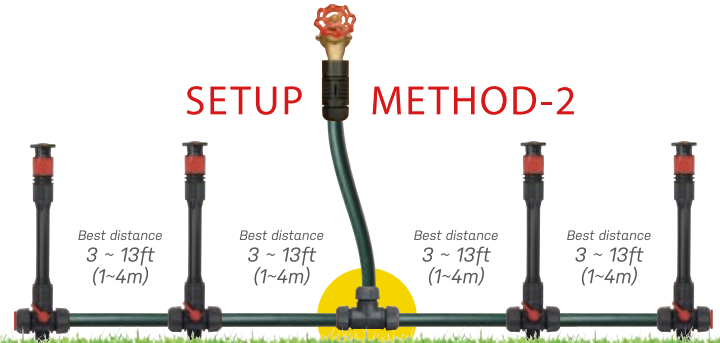

Connect the Sprinklers:

Cut the 1/2" in hose to match the distance between sprinklers

Attach the hoses to the sprinkler by unscrewing the side hose connector

Insert the hose into the side hose connection then tighten the connector

Apply STOP End Cap at the end of circuit

Adjust the Spray:

Adjustable Spray Direction
360°

Adjustable Spray Width
5-360°

Flow Control to adjust the spray distance
waters up to **32ft.(9.75m)**

T-Connector Set Up:

If your faucet is in the middle of your watering area, use the T-Connector to split the water flow into two directions.

SETUP METHOD-1

SETUP METHOD-2

Add Height:

Add the 5" extensions where needed to water over taller plants. Stack multiple extensions together to further increase the watering height (up to 2 max).