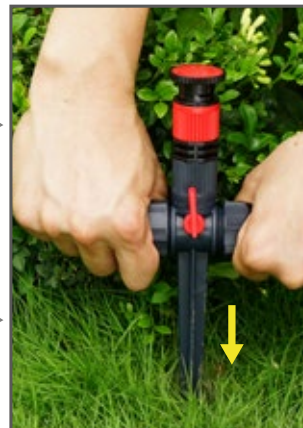

Flex Design Sprinkler & Hose Set with Hose Mender

Place your multi-adjustable sprinklers throughout your garden to get water right where you want it. Once the system is in place, use a programmable water timer to set a watering schedule and let your system do all the work. The system is completely modular and can grow with your needs.

Perfect for watering lawns and gardens

Agricultural

Horticultural

Vegetables

Fruits

Lawn

Garden

Get Started:

Fits most standard 1/2" garden hoses (raw hose without end fittings)

Connect the hose to your faucet or water timer

Place the sprinklers in the area you want to water

Space sprinklers 3 - 13 ft. (1 - 4m) apart for best coverage. Each sprinkler waters up to 32 ft. diameter (9.75m)

Connect the Sprinklers:

Cut the 1/2" in hose to match the distance between sprinklers

Attach the hoses to the sprinkler by unscrewing the side hose connector

Insert the hose into the side hose connection then tighten the connector