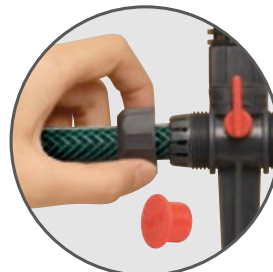

Fits most standard 1/2" garden hoses (raw hose without end fittings)

Connect the hose to your faucet or water timer

Place the sprinklers in the area you want to water

Space sprinklers 3 - 13 ft. (1 - 4m) apart for best coverage. Each sprinkler waters up to 32 ft. diameter (9.75m)

Connect the Sprinklers:

Cut the 1/2" in hose to match the distance between sprinklers

Attach the hoses to the sprinkler by unscrewing the side hose connector

Insert the hose into the side hose connection then tighten the connector

Apply STOP End Cap at the end of circuit

Adjust the Spray:

Adjustable Spray Direction
360°

Adjustable Spray Width
5-360°

Flow Control to adjust the spray distance
waters up to **32ft.(9.75m)**

T-Connector Set Up:

If your faucet is in the middle of your watering area, use the T-Connector to split the water flow into two directions.

SETUP METHOD-1

SETUP METHOD-2

Add Height:

Add the 5" extensions where needed to water over taller plants. Stack multiple extensions together to further increase the watering height (up to 2 max).