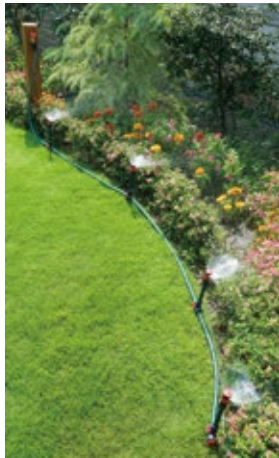

If your faucet is in the middle of your watering area, use the T-Connector to split the water flow into two directions.

SETUP METHOD-1

SETUP METHOD-2

Add Height:

Add the 5" extensions where needed to water over taller plants. Stack multiple extensions together to further increase the watering height (up to 2 max).