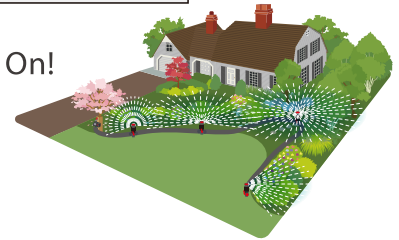

Turn the Water On!